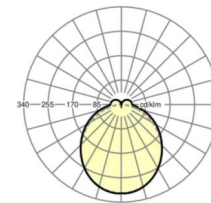

CHARACTERISTICS

Order number	19470004010
EAN number	4020863396207
Commodity code	94051190
Certification mark	IP 20, Protection class I, ENEC10 VDE, F, HACCP DIN10500/Food/IFS-application-related suitability/BRC, Indoor, CE
Impact resistance (IK rating)	IK03 (-20°C bis 45°C)
Ambient temperatur	ta -20°C to 45°C
Warranty period	5 years
State funding programs	BEG - Federal funding for efficient buildings (valid only for Germany)

ELECTRICAL ENGINEERING

Controller	Electronic driver (1 pcs.)
System output	26W
Mains voltage	230V/50Hz
Energy efficiency class/light source	D

LIGHTING TECHNOLOGY

Placement	LED, Colour rendering/Light colour CRI ≥ 80 / 4000K
Colour tolerance (MacAdam)	3SDCM
Nominal luminous flux	4105lm
LED service life	50000h L80/B10 (Tq 45°C)
Luminaire luminous efficiency	160lm/W
Beam angle	115° (C0) / 110° (C90)
UGR lat./long.	24.3 / 23.7

MECHANICS

Housing colour	traffic white RAL 9016
Dimensions (LxWxH/DxH)	1531mm x 55mm x 37mm
Weight (net)	1.9kg
Type of installation	Mounting rail system installation, Light structure

Dimensions

L	1531 mm	Length
B	55 mm	Width
H	37 mm	Height

DEEP-LINK

<https://www.regiolux.de/en/article/19470004010>

Reference	LED 4000lm 840
ηLB	100 %
Φ ↓/↑	90 % / 10 %
UGR lat./long.	24.3 / 23.7